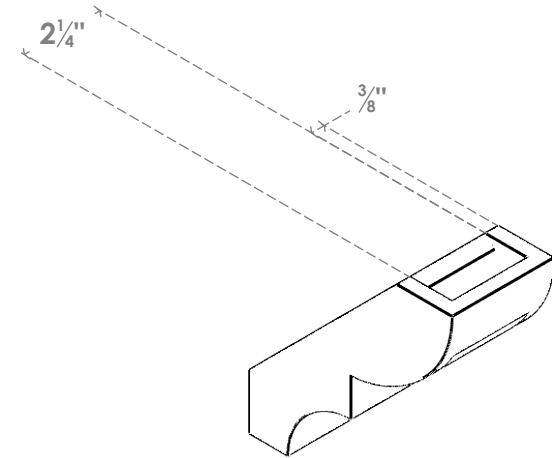

ITEM NUMBER: BRCPO030X06000X06000RID

3"W X 6"D X 6"H RIDGEWOOD ARCHITECTURAL GRADE PVC OPEN BRACE

SIDE PROFILE

FRONT PROFILE

ISOMETRIC

EKENA MILLWORK
2300 WEST MAIN ST.
CLARKSVILLE, TX 75426
TOLL FREE: 866-607-0453
WWW.EKENAMILLWORK.COM