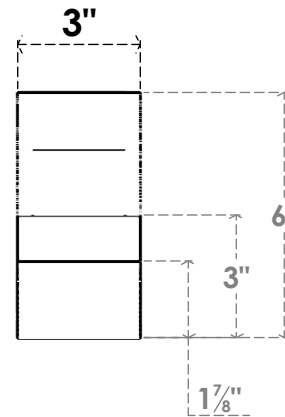

ITEM NUMBER: BRCPO030X06000X06000RID

3"W X 6"D X 6"H RIDGEWOOD ARCHITECTURAL GRADE PVC OPEN BRACE

SIDE PROFILE

FRONT PROFILE

ISOMETRIC

EKENA MILLWORK
2300 WEST MAIN ST.
CLARKSVILLE, TX 75426
TOLL FREE: 866-607-0453
WWW.EKENAMILLWORK.COM