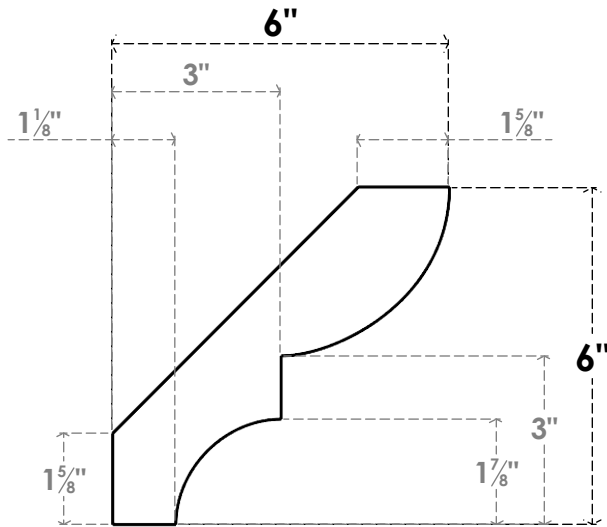

ITEM NUMBER: BRCPO030X06000X06000RID

3"W X 6"D X 6"H RIDGEWOOD ARCHITECTURAL GRADE PVC OPEN BRACE

SIDE PROFILE

FRONT PROFILE

ISOMETRIC

EKENA MILLWORK
2300 WEST MAIN ST.
CLARKSVILLE, TX 75426
TOLL FREE: 866-607-0453
WWW.EKENAMILLWORK.COM